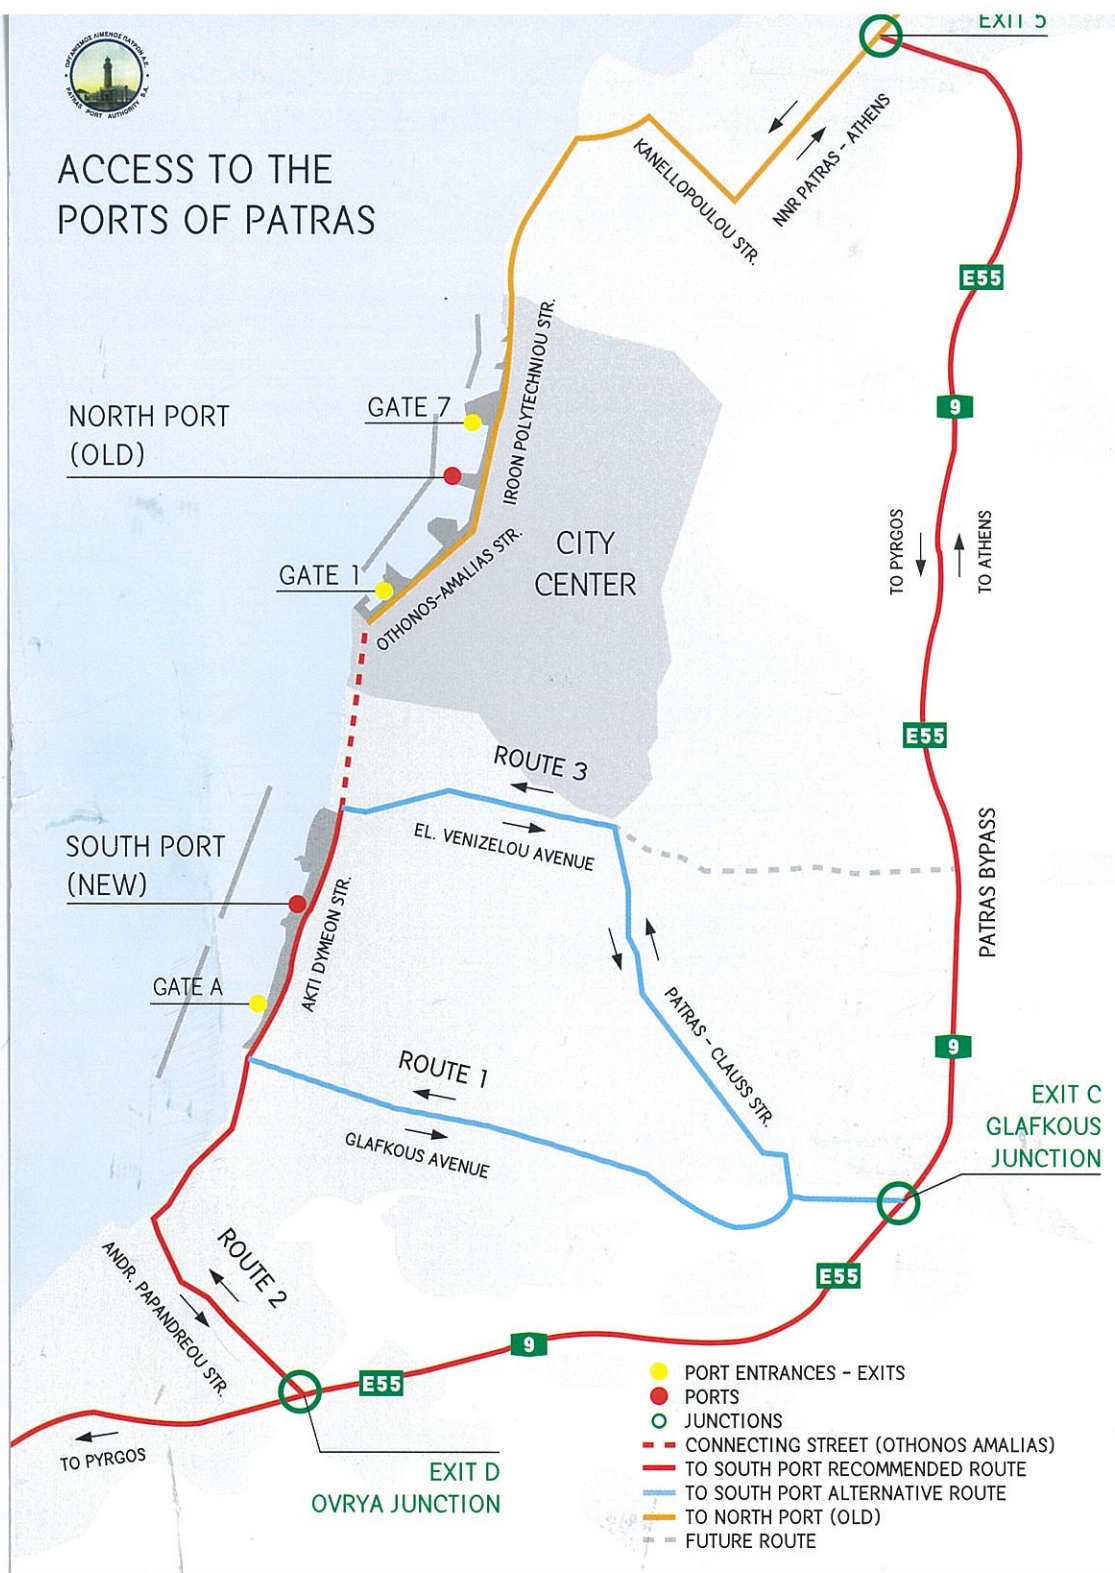

ACCESS TO THE PORTS OF PATRAS

NORTH PORT (OLD)

GATE 7

GATE 1

SOUTH PORT (NEW)

GATE A

CITY CENTER

ROUTE 3

EL. VENIZELOU AVENUE

ROUTE 1

GLAFKOUS AVENUE

ROUTE 2

TO PYRGOS

EXIT D
OVRYA JUNCTION

TO PYRGOS

TO ATHENS

PATRAS BYPASS

EXIT C
GLAFKOUS
JUNCTION

E55

9

E55

9

E55

9

EXIT B

KANELLOPOULOU STR.

ANR PATRAS - ATHENS

IROON POLYTECHNIYOU STR.

OTHONOS-AMALIAS STR.

AKTI DYMION STR.

ANDR. PAPANDREOU STR.

PATRAS - CLAUSSTR.